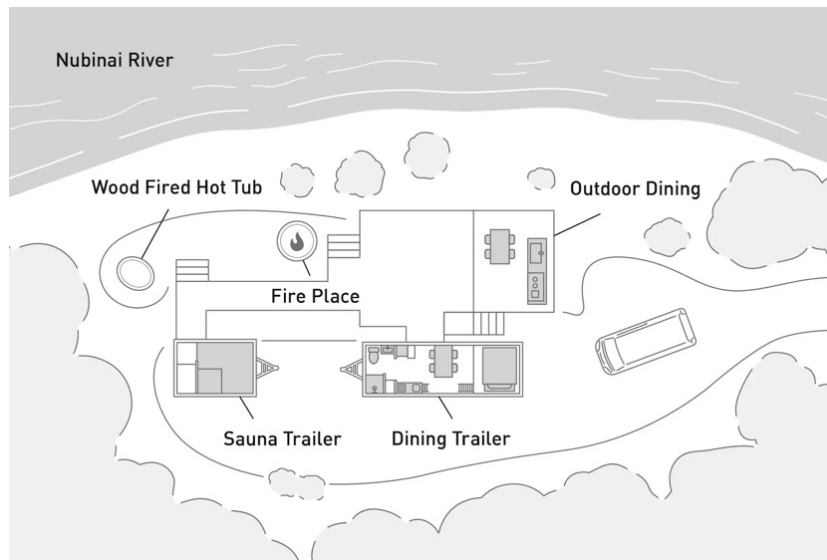

NAGAME site Details

- Site composition: Guest room trailer (Japanese-style room), dining trailer, wood-fired open-air bath, sauna trailer (with water bath), fireplace, pergola
- Capacity: Maximum 2 people (Japanese-style bedding 2)
- Amount: From 143,748 yen ~ (including tax and service charge) for 2 people Breakfast and dinner included

Site Map

Full view of NAGAME

Japanese Style Trailer

Dining Trailer

Open-air bath on the 2nd floor

GRANDE SUITE

AWASE site Details

- Site configuration: Guest room trailer (Western-style room), open-air bath, sauna trailer (with water bath), fireplace, deck with wood-burning oven
- Capacity: Up to 4 people (bedding: 1 double bed, 1 single bed, 1 sofa bed)
- Amount: 130,438 yen ~ (including tax and service charge) 2 people Breakfast and dinner included

Site Map

Front Deck

Full view of AWASE

Dining Trailer

Sauna Trailer