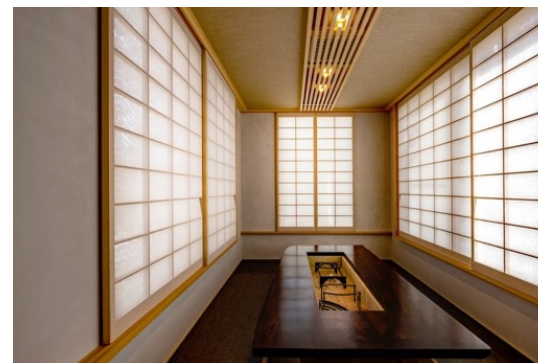

NAGAME site Details

- Site composition: Guest room trailer (Japanese-style room), dining trailer, wood-fired open-air bath, sauna trailer (with water bath), fireplace, pergola
- Capacity: Maximum 2 people (Japanese-style bedding 2)
- Amount: From 143,748 yen ~ (including tax and service charge) for 2 people Breakfast and dinner included

Site Map

Full view of NAGAME

Japanese Style Trailer

Dining Trailer

Open-air bath on the 2nd floor

GRANDE SUITE

AWASE site Details

- Site configuration: Guest room trailer (Western-style room), open-air bath, sauna trailer (with water bath), fireplace, deck with wood-burning oven
- Capacity: Up to 4 people (bedding: 1 double bed, 1 single bed, 1 sofa bed)
- Amount: 130,438 yen ~ (including tax and service charge) 2 people Breakfast and dinner included