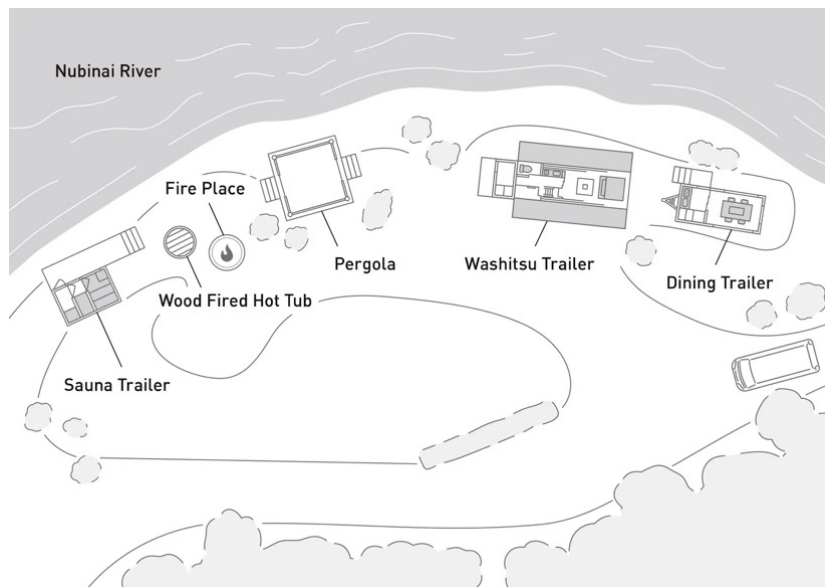

NAGAME site Details

- Site composition: Guest room trailer (Japanese-style room), dining trailer, wood-fired open-air bath, sauna trailer (with water bath), fireplace, pergola
- Capacity: Maximum 2 people (Japanese-style bedding 2)
- Amount: From 143,748 yen ~ (including tax and service charge) for 2 people Breakfast and dinner included

Site Map

Full view of NAGAME

Japanese Style Trailer

Dining Trailer

Open-air bath on the 2nd floor

GRANDE SUITE

AWASE site Details

- Site configuration: Guest room trailer (Western-style room), open-air bath, sauna trailer (with water bath), fireplace, deck with wood-burning oven
- Capacity: Up to 4 people (bedding: 1 double bed, 1 single bed, 1 sofa bed)
- Amount: 130,438 yen ~ (including tax and service charge) 2 people Breakfast and dinner included

Site Map

Front Deck

Full view of AWASE

Dining Trailer

Sauna Trailer