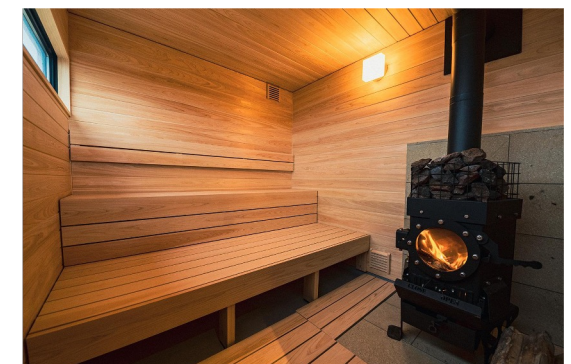

Sauna Trailer