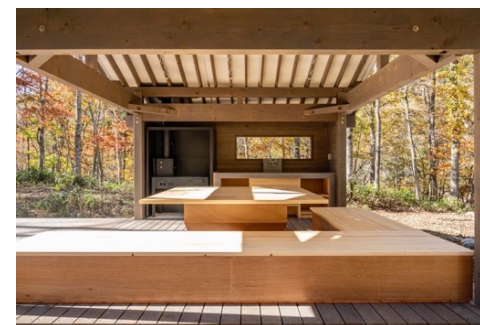

NATURE SUITE

Details of KODACHI / HOTORI

- Site configuration: Rental Car connecting deck, outdoor kitchen deck, open-air bath, sauna trailer, fireplace, sanitary trailer
- Capacity: Up to 4 people
- Fee: -Rental car 117,128 yen ~ (including tax and service charge) 2 people Breakfast and dinner included
- Without rental car from 89,177 yen ~ (including tax and service charge) 2 people Breakfast and dinner included

KODACHI / HOTORI Sitemap

Full view of KODACHI

Full view of HOTORI

Outdoor kitchen
(with wood-fired opening)

Enjoy a campfire outdoors