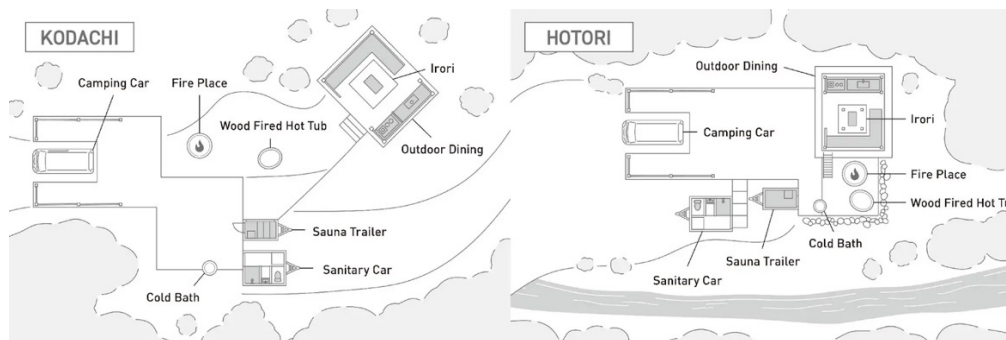

NATURE SUITE

Details of KODACHI / HOTORI

- Site configuration: Rental Car connecting deck, outdoor kitchen deck, open-air bath, sauna trailer, fireplace, sanitary trailer
- Capacity: Up to 4 people
- Fee: -Rental car 117,128 yen ~ (including tax and service charge) 2 people Breakfast and dinner included
- Without rental car from 89,177 yen ~ (including tax and service charge) 2 people Breakfast and dinner included

KODACHI / HOTORI Sitemap

Full view of KODACHI

Full view of HOTORI

Outdoor kitchen
(with wood-fired opening)

Enjoy a campfire outdoors