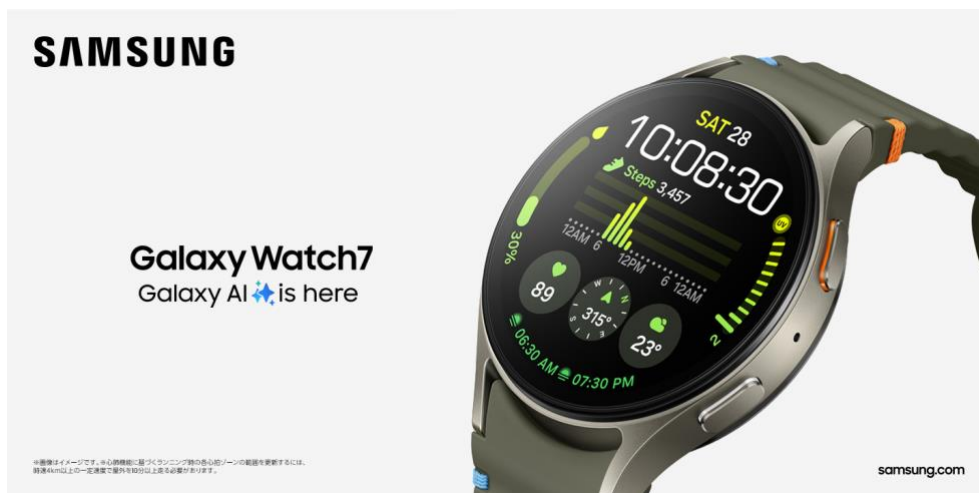

「Samsung Galaxy Watch7」 カラー:グリーン/サイズ:44mm

販売場所:ソフトバンク表参道、ソフトバンク銀座、ソフトバンク渋谷、ソフトバンクグランフロント大阪、ソフトバンク六本木、ソフトバンク名古屋、ソフトバンクオンラインショップ